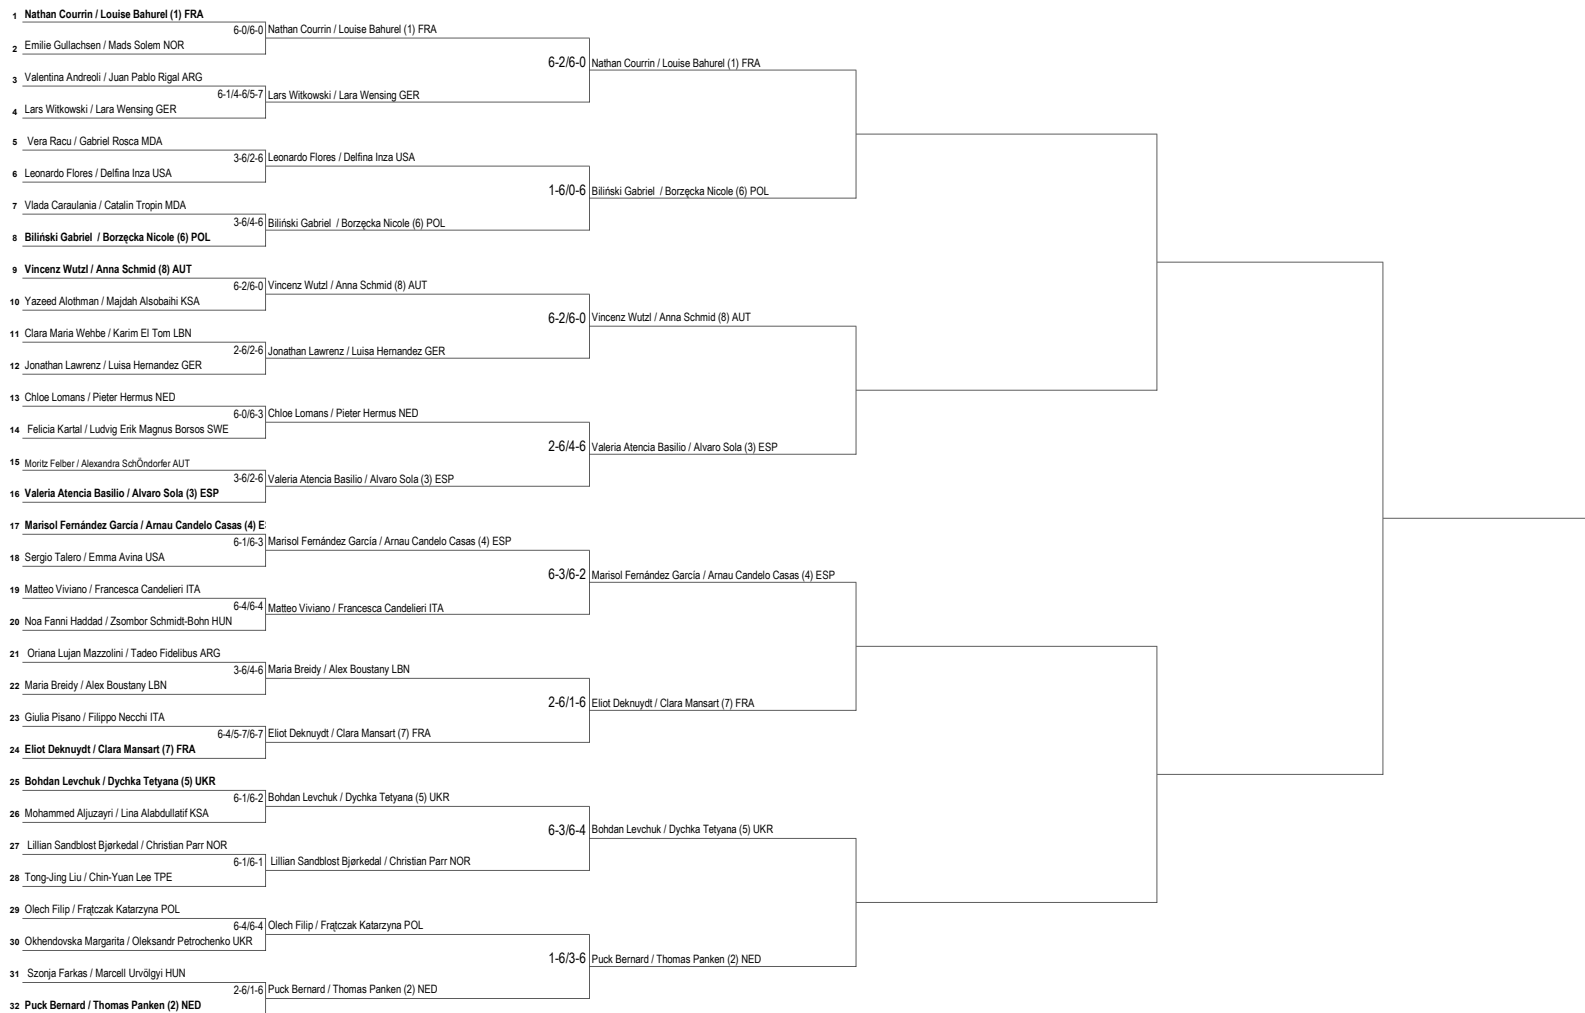

07 - 11 July, 2026

Tournament Director

Referee

Xavier Monterrer

RELEASED

8th July, 2026, 3:00 PM

Seeded Teams	Points
1 Nathan Courrin / Louise Bahurel (1)	476
2 Puck Bernard / Thomas Panken (2)	358
3 Valeria Atencia Basilio / Alvaro Sola (3)	334
4 Marisol Fernández García / Arnau Candelo Casas (4)	257
5 Bohdan Levchuk / Dychka Tetyana (5)	153
6 Biliński Gabriel / Borzęcka Nicole (6)	101
7 Eliot Deknuydt / Clara Mansart (7)	85
8 Vincenz Wutzl / Anna Schmid (8)	78

Withdrawals

Retirements / Walkovers