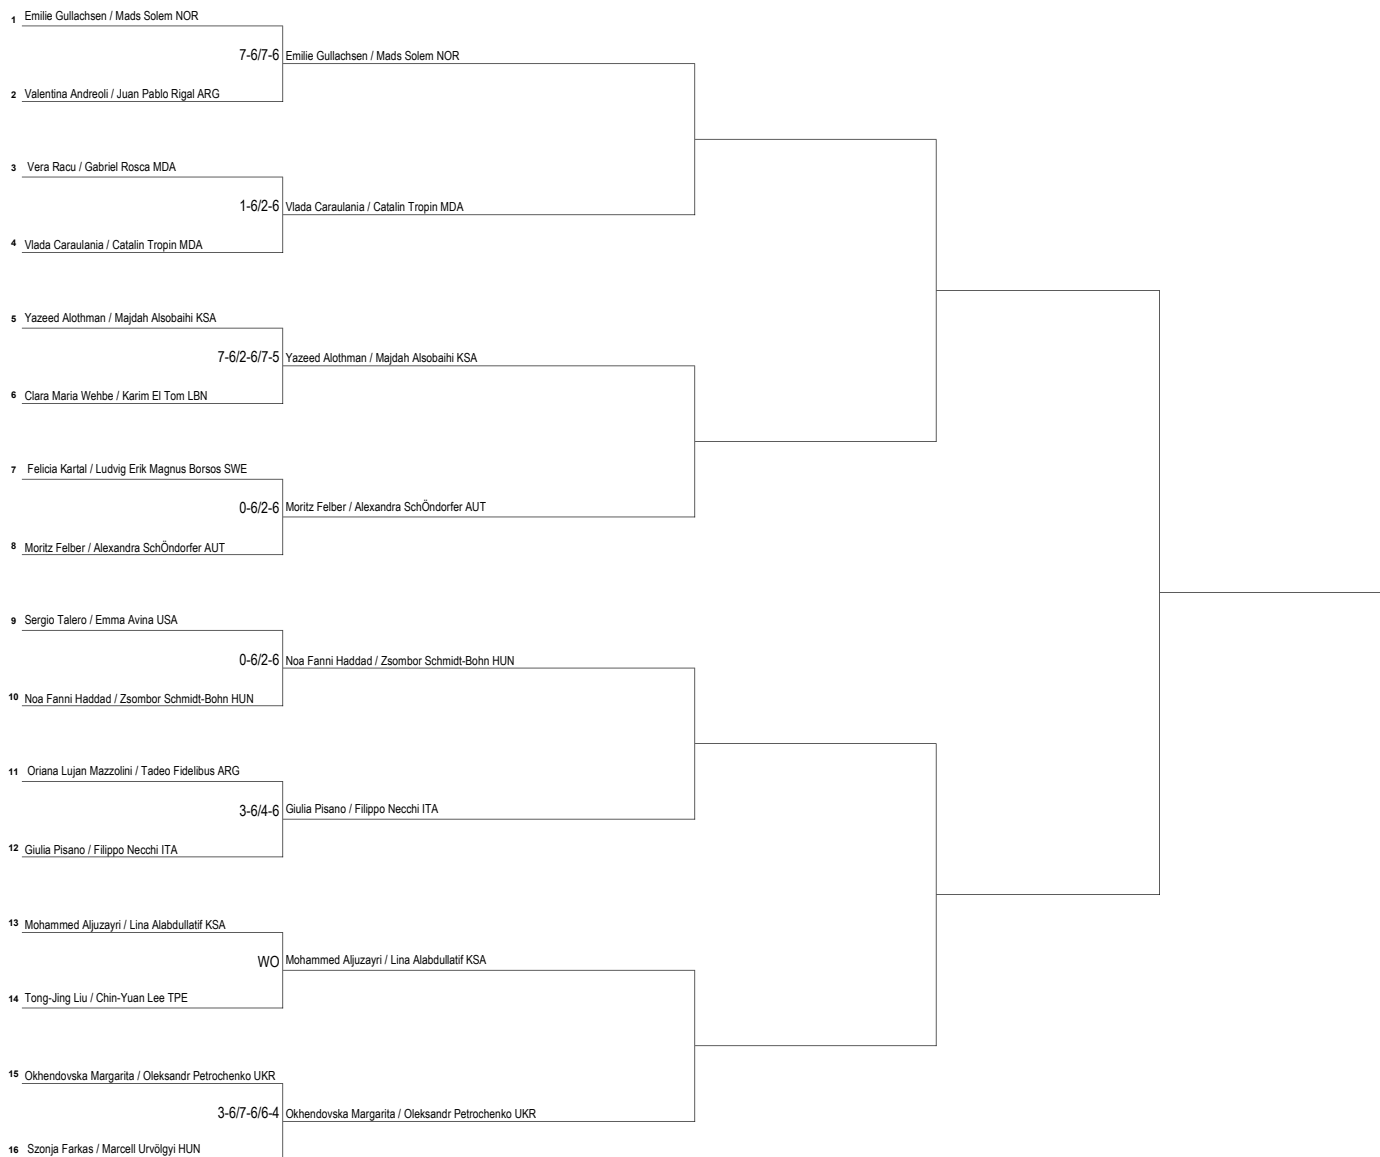

Tournament Director

Referee

Xavier Monferrer

RELEASED

8th July, 2026. 3:00 PM

	Seeded Teams	Points
1		xxx
2		xxx
3		xxx
4		xxx

Withdrawals

Retirements / Walkovers