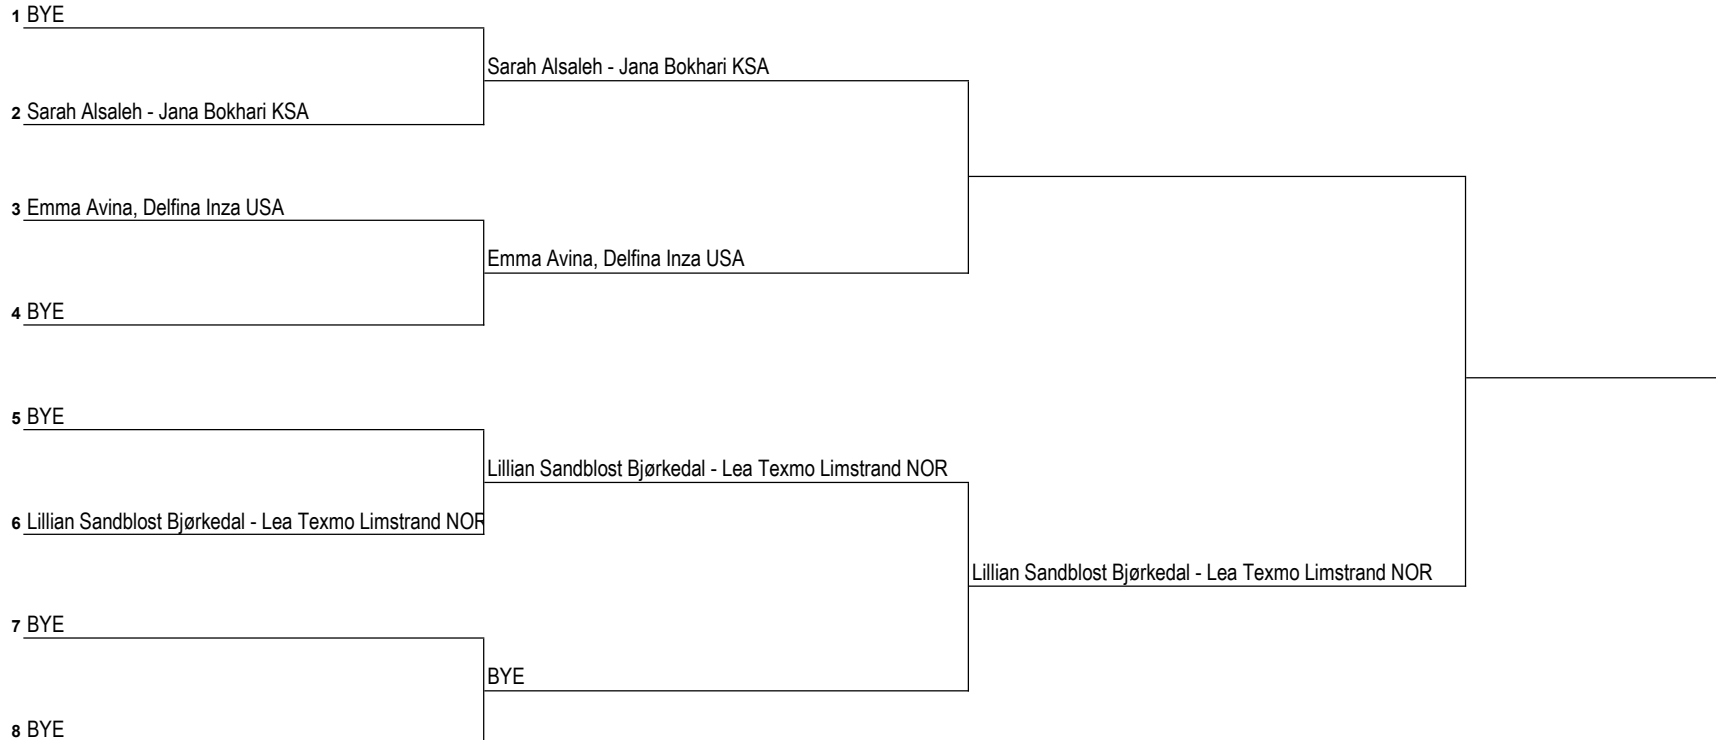

FISU World Padel University Championship

Málaga - Spain

07 - 11 July, 2026

WOMEN

POSITION 25-32

Tournament Director

Referee

Xavier Monferrer

RELEASED

8th July, 2026. 4:00 PM

N°	PLAYERS	POINTS
1		XXX
2		XXX

Withdrawals

Retirements / Walkovers