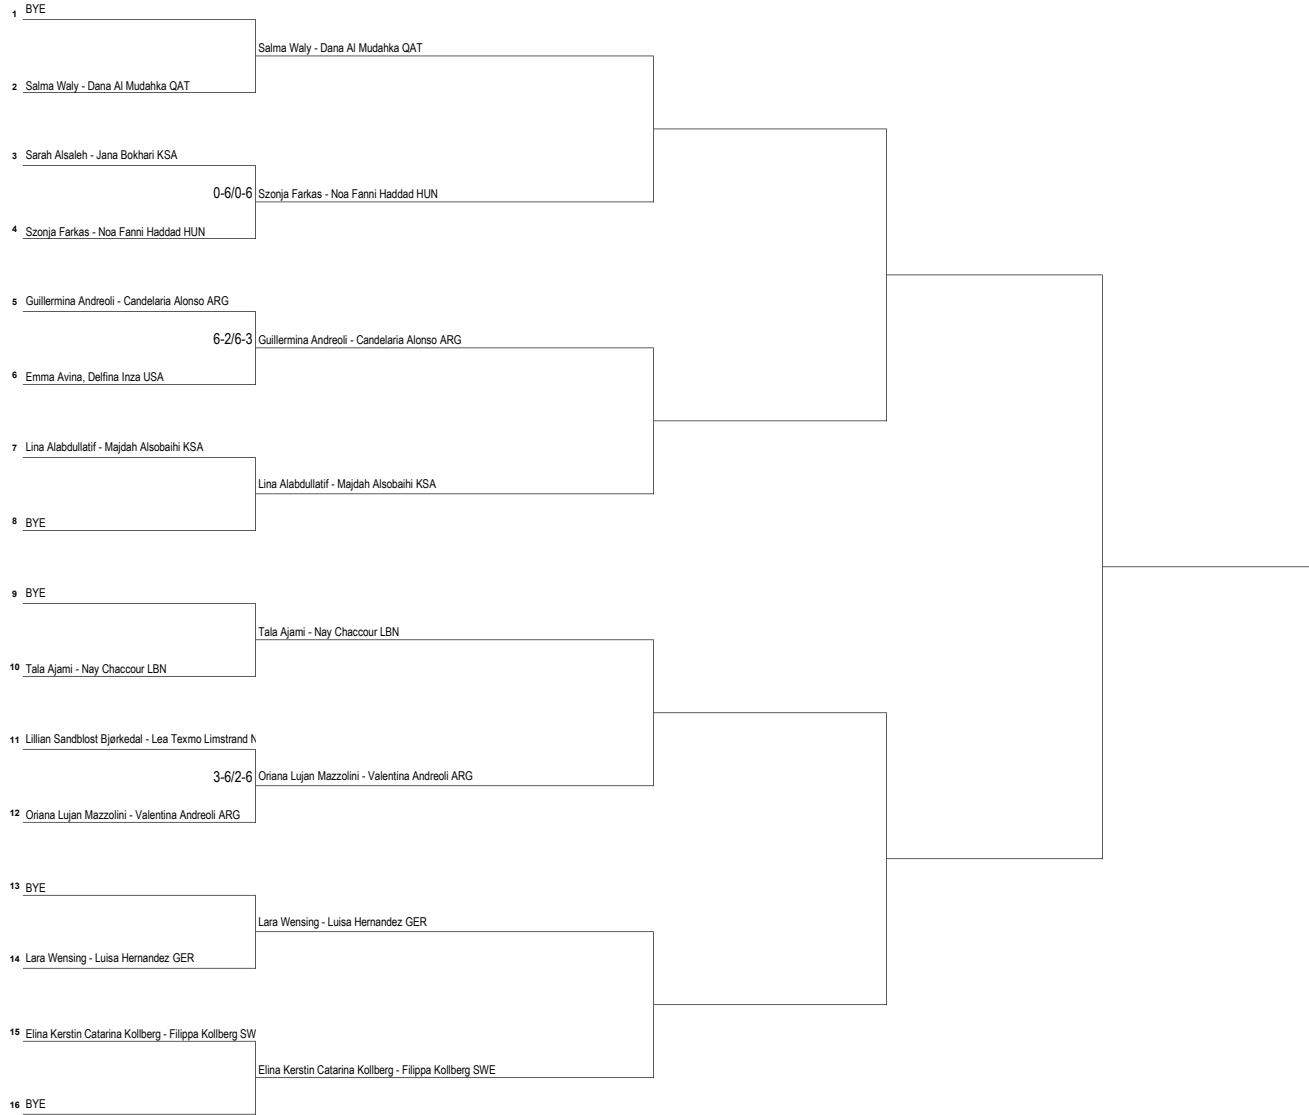

Retirements / Walkovers

FISU World Padel University Championship

Málaga - Spain
07 - 11 July, 2026

WOMEN

POSITION 17-32

Tournament Director

	Seeded Teams	Points	Withdrawals	Retirements / Walkovers
1		xxx		
2		xxx		
3		xxx		
4		xxx		