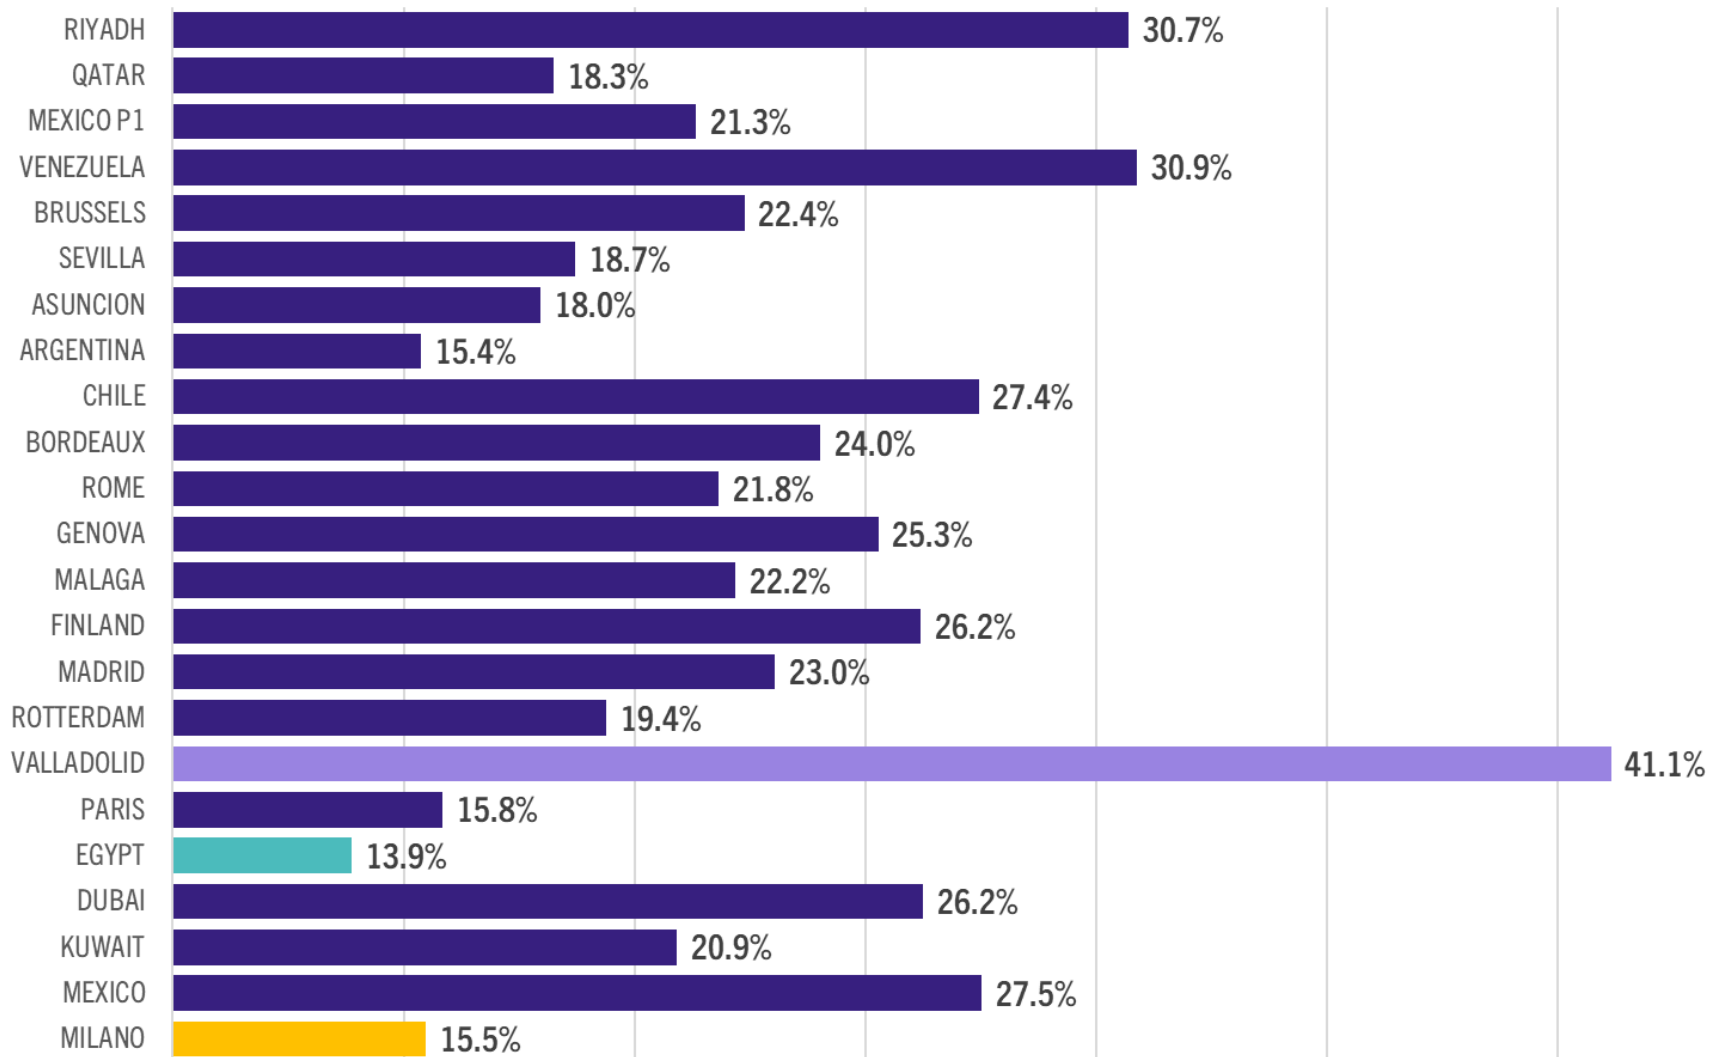

MILANO P1: #3 slowest

Average number of shots per point

MILANO P1: #5 slowest

% Winners (Total number Winners / Total number Shots)

MILANO P1: #2 slowest

% Lobs (Total number lobs / Total number shots)

MILANO P1: #3 slowest

% Smashes (*Total number of Smashes / Total number Lobs received*)

MILANO P1: #11 slowest

% Smash Efficiency (Total number Smash Winners / Total number Smashes)