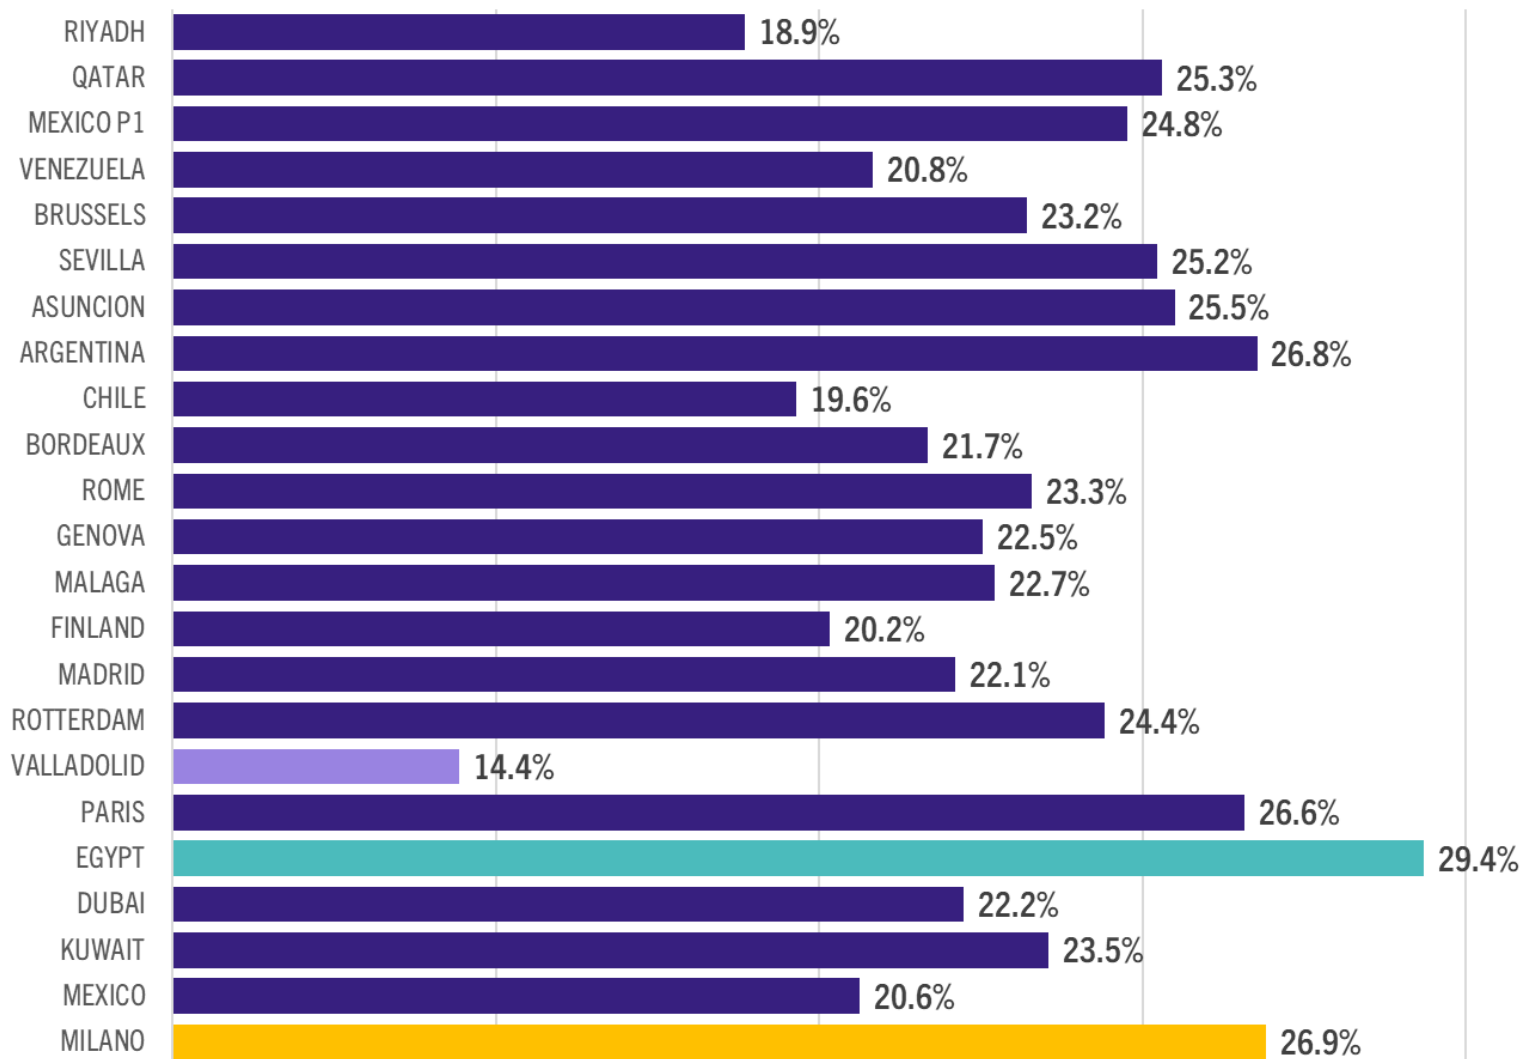

MILANO P1: #3 slowest

Average number of shots per point

MILANO P1: #5 slowest

% Winners (Total number Winners / Total number Shots)

MILANO P1: #2 slowest

% Lobs (Total number lobs / Total number shots)

MILANO P1: #3 slowest

% Smashes (*Total number of Smashes / Total number Lobs received*)

MILANO P1: #11 slowest

% Smash Efficiency (Total number Smash Winners / Total number Smashes)