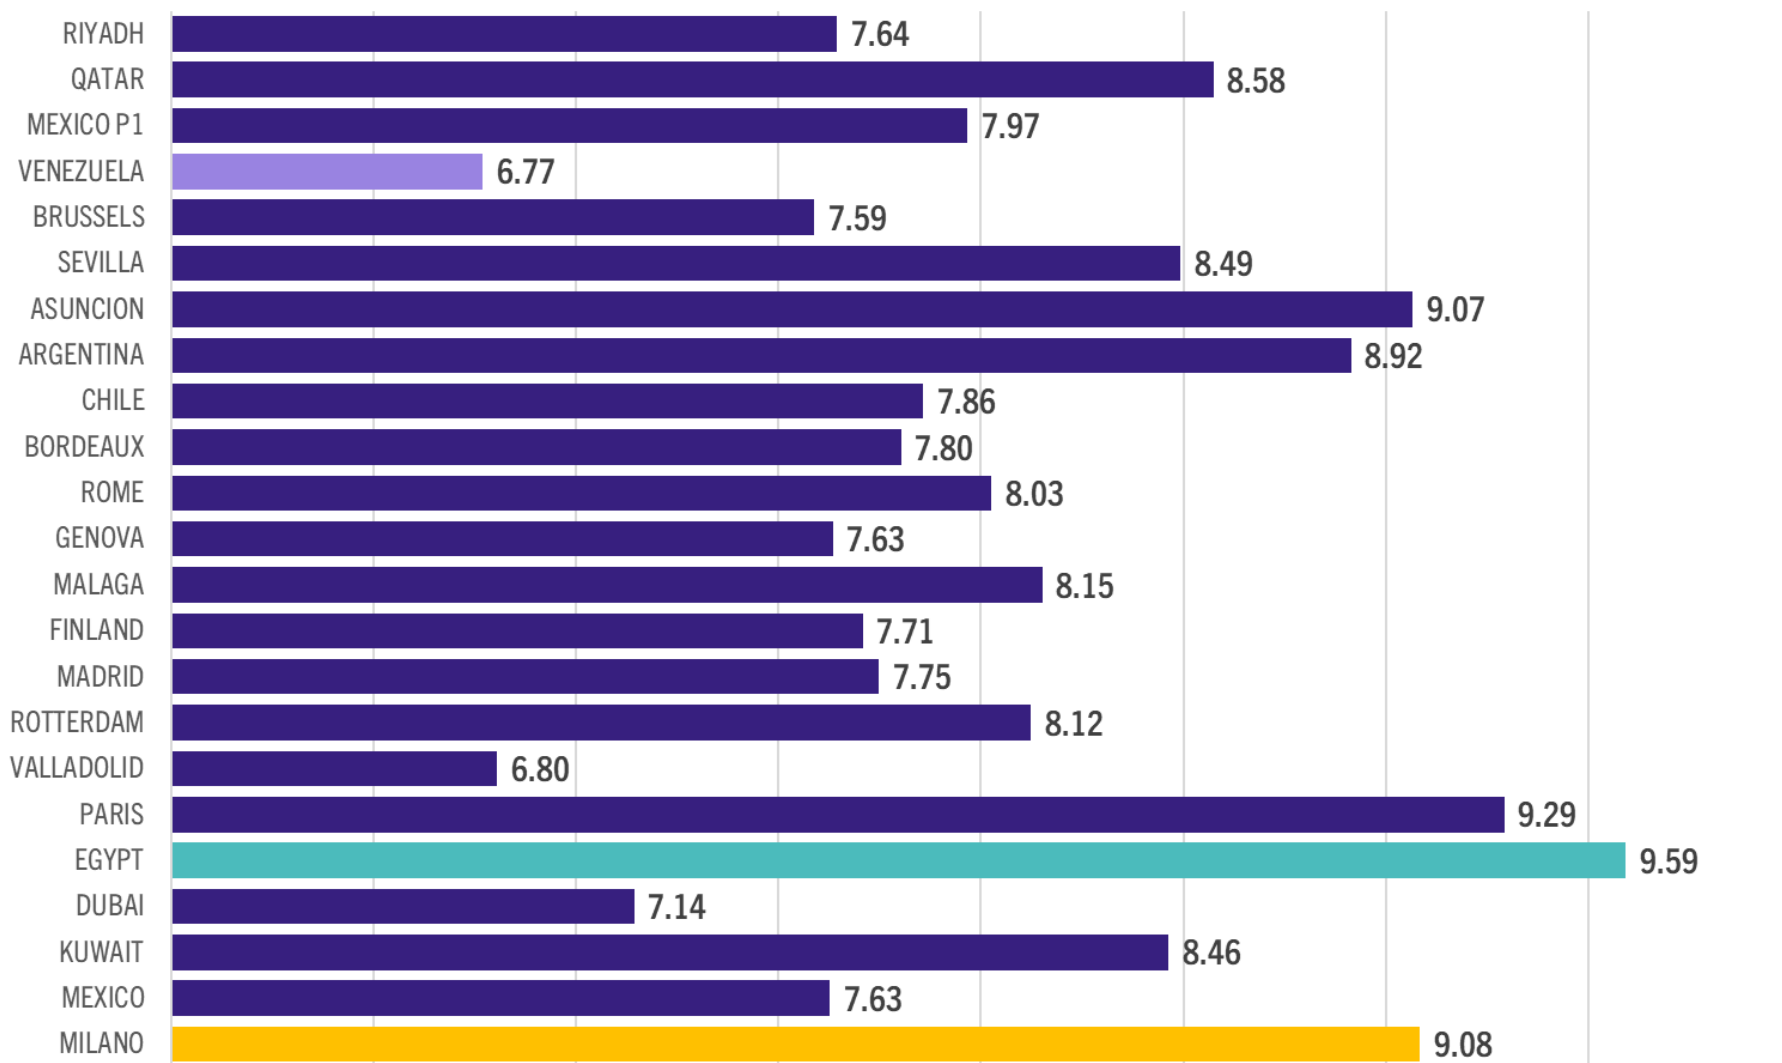

MILANO P1: #3 slowest

Average number of shots per point

MILANO P1: #5 slowest

% Winners (Total number Winners / Total number Shots)

MILANO P1: #2 slowest

% Lobs (Total number lobs / Total number shots)

MILANO P1: #3 slowest

% Smashes (*Total number of Smashes / Total number Lobs received*)

MILANO P1: #11 slowest

% Smash Efficiency (Total number Smash Winners / Total number Smashes)