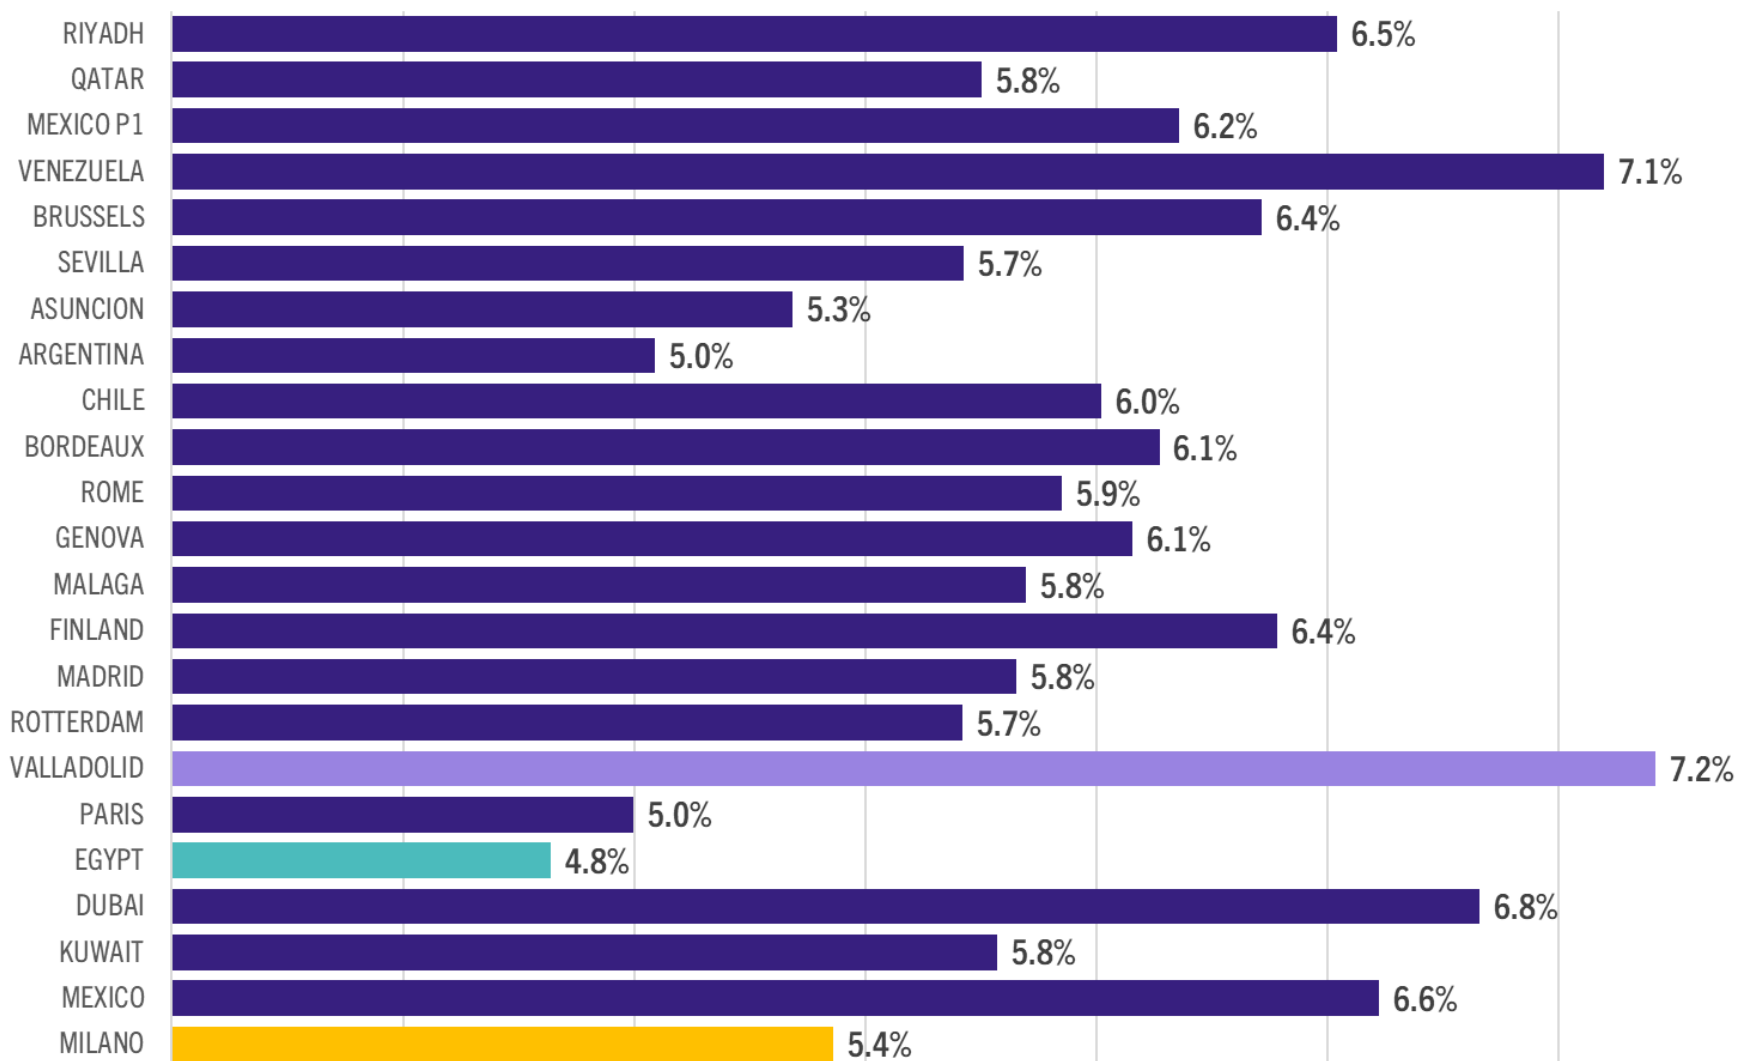

MILANO P1: #3 slowest

Average number of shots per point

MILANO P1: #5 slowest

% Winners (Total number Winners / Total number Shots)

MILANO P1: #2 slowest

% Lobs (Total number lobs / Total number shots)

MILANO P1: #3 slowest

% Smashes (*Total number of Smashes / Total number Lobs received*)

MILANO P1: #11 slowest

% Smash Efficiency (Total number Smash Winners / Total number Smashes)