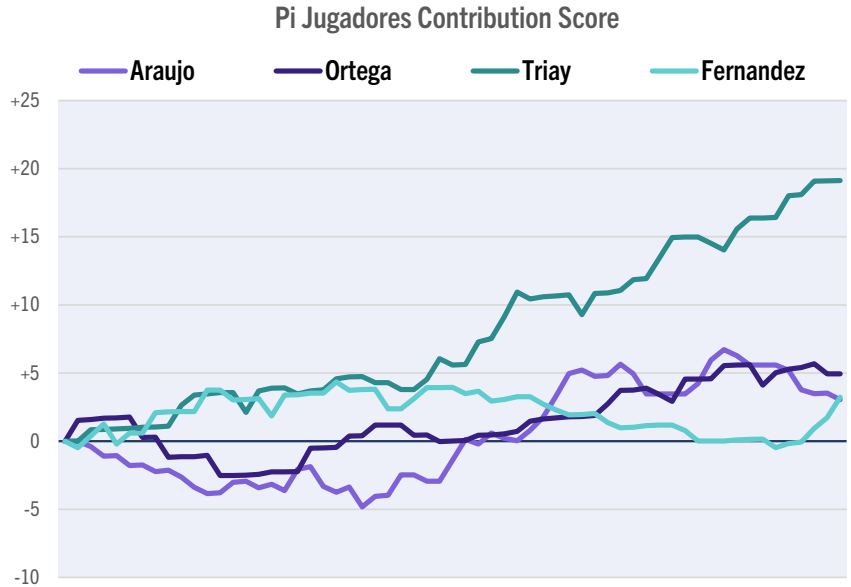

	Set1	Set2	Set3
Araujo / Ortega	7	1	4
Triay / Fernandez	6	6	6

MEXICO MAJOR - 2024 - Final

SET 3

Average number of Shots per point 14.23

Araujo Total score: +3.0

Total score on Important Points:	+3.3
Balls played:	221 / 53%
Winners	11
Unforced Errors	4
Smashes	7 / 10
%Points won with Serve	45%
%Points won with Return	45%

Ortega Total score: +4.9

Total score on Important Points:	+1.8
Balls played:	202 / 48%
Winners	3
Unforced Errors	4
Smashes	0 / 0
%Points won with Serve	41%
%Points won with Return	42%

Triay Total score: +19.1

Total score on Important Points:	+1.5
Balls played:	208 / 48%
Winners	15
Unforced Errors	2
Smashes	7 / 13
%Points won with Serve	69%
%Points won with Return	44%

Fernandez Total score: +3.2

Total score on Important Points:	-3.5
Balls played:	225 / 52%
Winners	4
Unforced Errors	3
Smashes	1 / 1
%Points won with Serve	40%
%Points won with Return	68%

Araujo/Ortega

Triay/Fernandez

26	Puntos ganados	34
43%	% Puntos ganados con su servicio	57%
43%	% Puntos ganados con resto	57%
2 / 2	Puntos de Break	3 / 8
2 / 2	Juegos con Break oportunidad	3 / 4
0	Puntos de Oro en contra	0
0	Puntos de Oro ganados	0
14	Winners	19
8	Errores no forzados	5