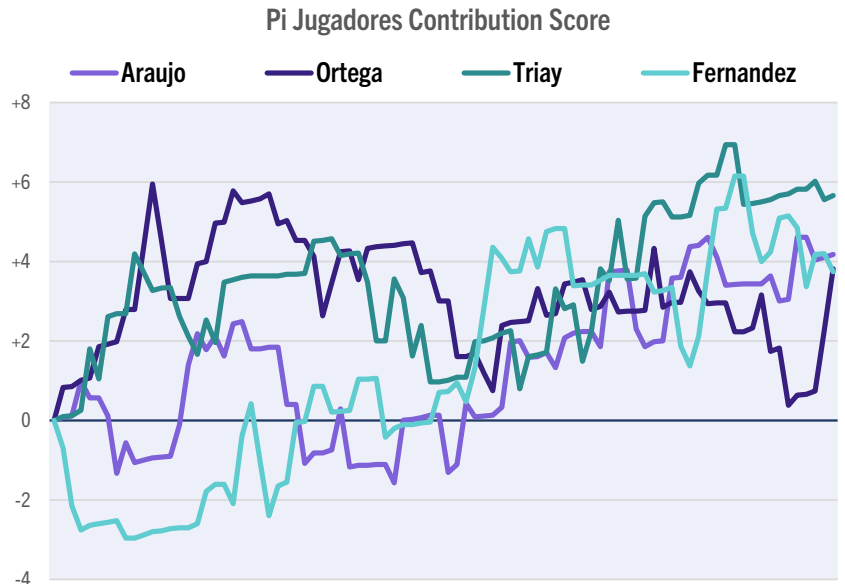

49
24

16

* Puntos con 20 golpes y mas

	Set1	Set2	Set3
Araujo / Ortega	7	1	4
Triay / Fernandez	6	6	6

MEXICO MAJOR - 2024 - Final

SET 1

Average number of Shots per point 12.33

Araujo Total score: +4.2

Total score on Important Points:	+0.8
Balls played:	278 / 52%
Winners	12
Unforced Errors	6
Smashes	5 / 10
%Points won with Serve	70%
%Points won with Return	33%

Ortega Total score: +3.8

Total score on Important Points:	-0.8
Balls played:	259 / 48%
Winners	7
Unforced Errors	7
Smashes	1 / 2
%Points won with Serve	54%
%Points won with Return	41%

Triay Total score: +5.7

Total score on Important Points:	-4.0
Balls played:	255 / 47%
Winners	11
Unforced Errors	7
Smashes	7 / 15
%Points won with Serve	50%
%Points won with Return	38%

Fernandez Total score: +3.7

Total score on Important Points:	-2.5
Balls played:	283 / 53%
Winners	9
Unforced Errors	8
Smashes	1 / 3
%Points won with Serve	79%
%Points won with Return	39%

Araujo/Ortega

43

Puntos ganados

61%

% Puntos ganados con su servicio