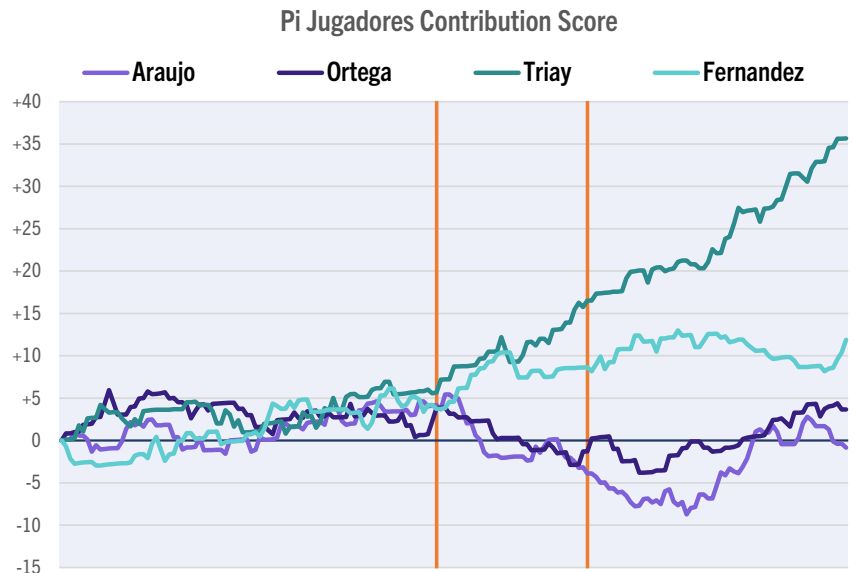

MEXICO MAJOR - 2024 - Final

December 01, 2024

Average number of Shots per point 12.06

	Set1	Set2	Set3
Araujo / Ortega	7	1	4
Triay / Fernandez	6	6	6

Araujo	Total score:	-0.9
Total score on Important Points: +1.8		
Balls played:	580 / 53%	
Winners	26	
Unforced Errors	15	
Smashes	13 / 22	
%Points won with Serve	59%	
%Points won with Return	38%	

Ortega	Total score:	+3.7
Total score on Important Points: +1.0		
Balls played:	517 / 47%	
Winners	11	
Unforced Errors	13	
Smashes	1 / 2	
%Points won with Serve	43%	
%Points won with Return	31%	

Triay	Total score:	+35.7
Total score on Important Points: -1.8		
Balls played:	530 / 48%	
Winners	32	
Unforced Errors	11	
Smashes	16 / 31	
%Points won with Serve	62%	
%Points won with Return	45%	

Fernandez	Total score:	+11.9
Total score on Important Points: -6.0		
Balls played:	573 / 52%	
Winners	17	
Unforced Errors	13	
Smashes	3 / 5	
%Points won with Serve	71%	
%Points won with Return	54%	

Araujo/Ortega

78

51%
34%

3 / 3
3 / 3

0
0

37
28
14

Puntos ganados

% Puntos ganados con su servicio
% Puntos ganados con resto

Puntos de Break
Juegos con Break oportunidad

Puntos de Oro en contra
Puntos de Oro ganados

Winners
Errores no forzados

Puntos largos ganados*

Triay/Fernandez

104

66%
49%

6 / 12
6 / 8

0
0

49
24

16

* Puntos con 20 golpes y mas