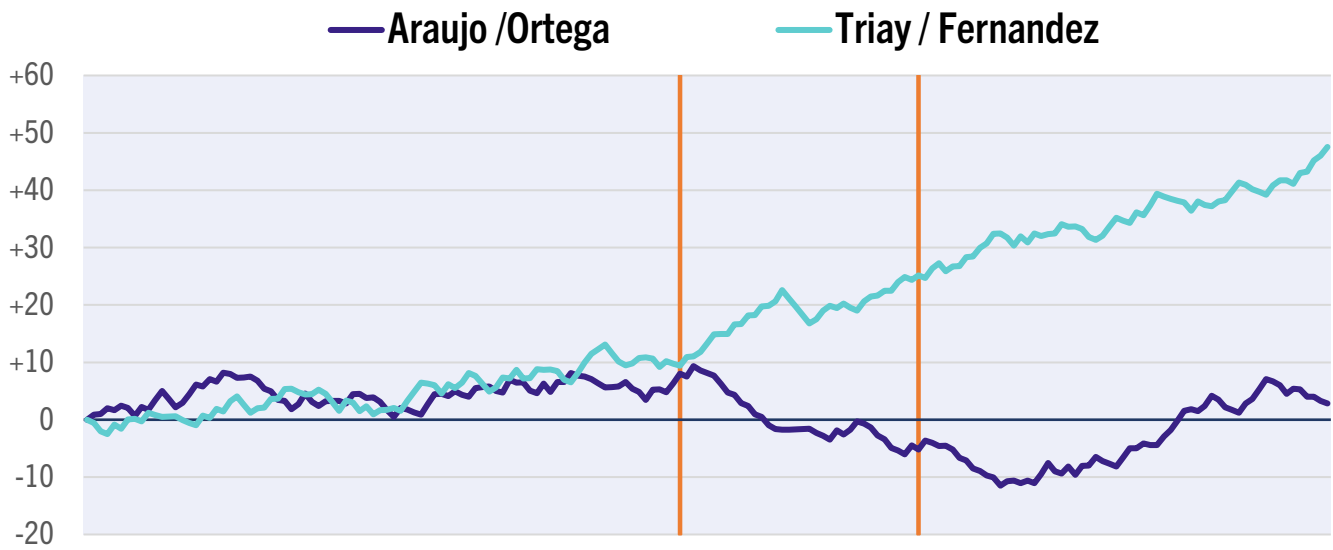

PI PAREJAS CONTRIBUTION SCORE