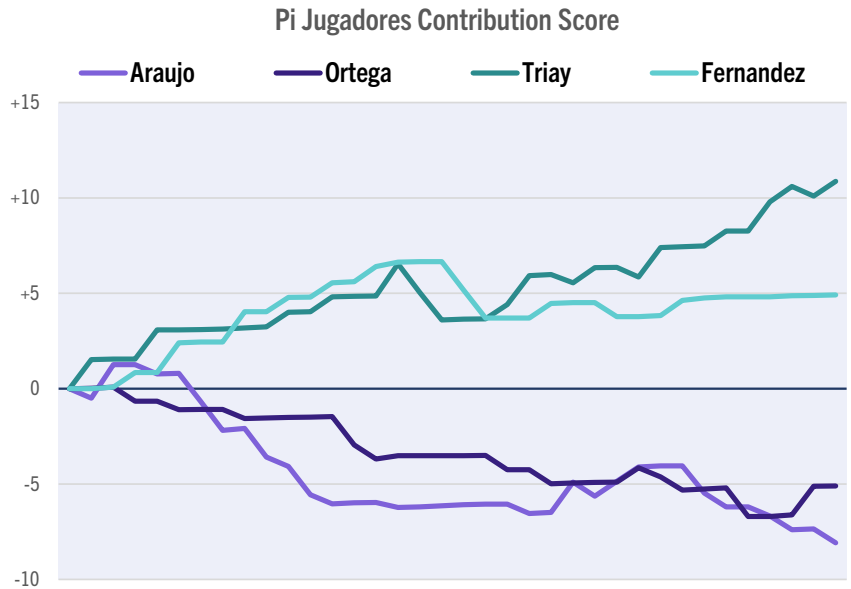

MEXICO MAJOR - 2024 - Final

SET 2

Average number of Shots per point 7.66

	Set1	Set2	Set3
Araujo / Ortega	7	1	4
Triay / Fernandez	6	6	6

Araujo Total score: -8.1

Total score on Important Points:	-2.3
Balls played:	81 / 62%
Winners	3
Unforced Errors	5
Smashes	1 / 2
%Points won with Serve	67%
%Points won with Return	38%

Ortega Total score: -5.1

Total score on Important Points:	-
Balls played:	56 / 38%
Winners	1
Unforced Errors	2
Smashes	0 / 0
%Points won with Serve	20%
%Points won with Return	0%

Triay Total score: +10.9

Total score on Important Points:	+0.8
Balls played:	67 / 51%
Winners	6
Unforced Errors	2
Smashes	2 / 3
%Points won with Serve	80%
%Points won with Return	63%

Fernandez Total score: +4.9

Total score on Important Points:	-
Balls played:	65 / 49%
Winners	4
Unforced Errors	2
Smashes	1 / 1
%Points won with Serve	89%
%Points won with Return	63%