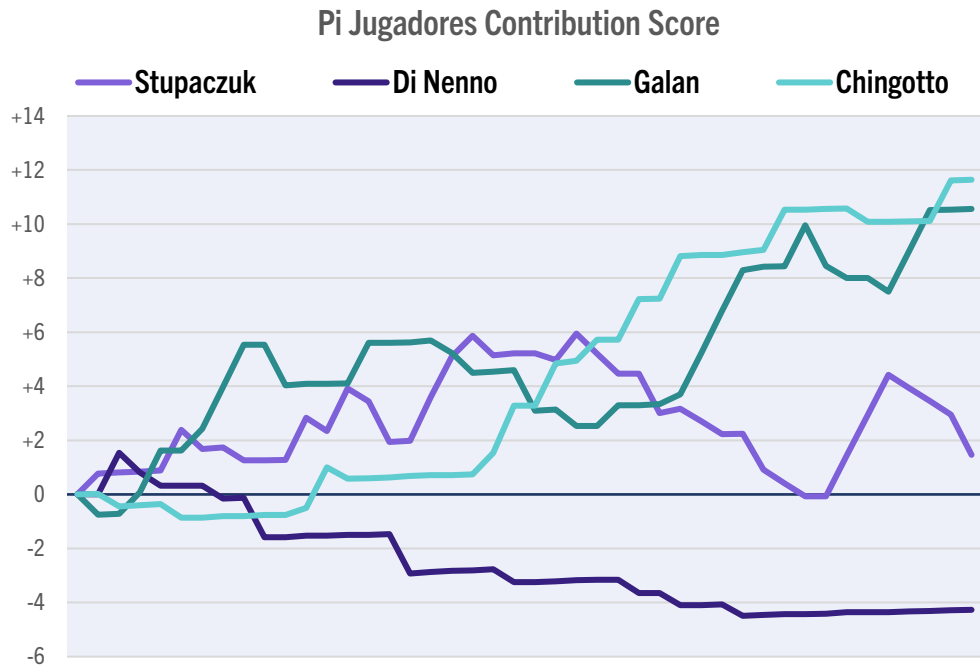

Balls played: 87 / 53%

Winners 10

Unforced Errors 3

Smashes 6 / 7

%Points won with Serve 75%

%Points won with Return 55%

Chingotto Total score: +11.6

Total score on Important Points: -

Balls played: 79 / 47%

Winners 7

Unforced Errors 0

Smashes 5 / 5

%Points won with Serve 89%

%Points won with Return 45%

Stupaczuk/Di Nenno

15

Puntos ganados

50%

% Puntos ganados con su servicio

19%

% Puntos ganados con resto

0 / 1

Puntos de Break

0 / 1