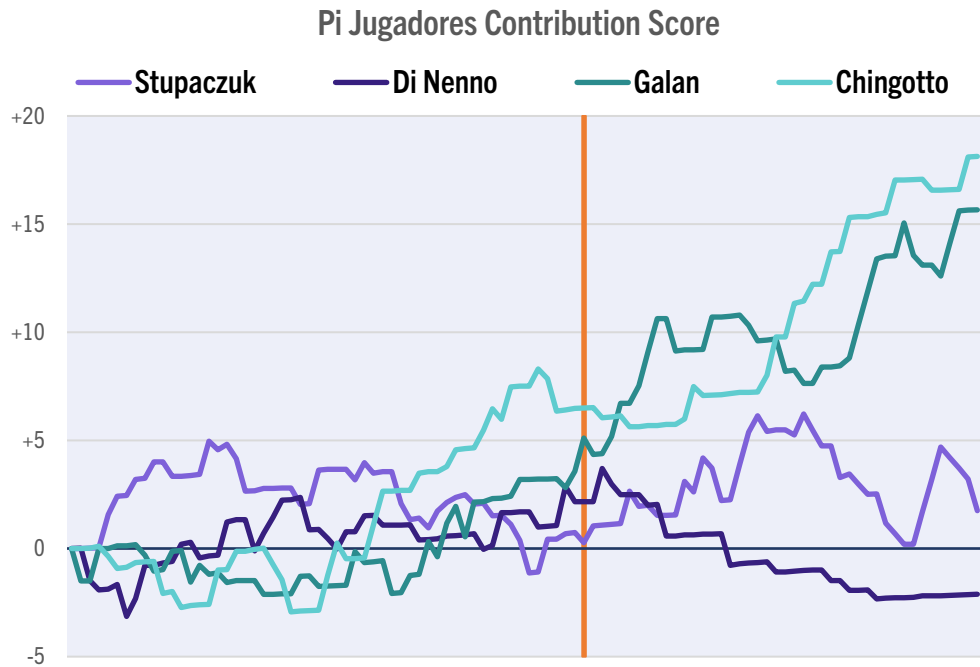

BANCO DE CHILE SANTIAGO P1 - 2024 - Semi-

June 02, 2024

Average number of Shots per point 8.77

	Set1	Set2	Set3
Stupaczuk / Di Nenno	3	2	0
Galan / Chingotto	6	6	0

Stupaczuk	Total score:	+1.7
Total score on Important Points:		-2.8
Balls played:		235 / 55%
Winners		13
Unforced Errors		7
Smashes		5 / 12
%Points won with Serve		40%
%Points won with Return		32%

Di Nenno	Total score:	-2.1
Total score on Important Points:		+1.5
Balls played:		200 / 45%
Winners		6
Unforced Errors		6
Smashes		1 / 6
%Points won with Serve		67%
%Points won with Return		29%

Galan	Total score:	+15.7
Total score on Important Points:		+3.3
Balls played:		211 / 49%
Winners		16
Unforced Errors		7
Smashes		9 / 18
%Points won with Serve		64%
%Points won with Return		55%

Chingotto	Total score:	+18.1
Total score on Important Points:		+1.0
Balls played:		224 / 51%
Winners		14
Unforced Errors		3
Smashes		7 / 8
%Points won with Serve		80%
%Points won with Return		42%

Stupaczuk/Di Nenno	Galan/Chingotto
40	59
Puntos ganados	Puntos ganados
52%	70%
% Puntos ganados con su servicio	% Puntos ganados con su servicio
30%	48%
% Puntos ganados con resto	% Puntos ganados con resto
1 / 3	4 / 6
Puntos de Break	Puntos de Break
1 / 2	4 / 4
Juegos con Break oportunidad	Juegos con Break oportunidad
0	0
Puntos de Oro en contra	Puntos de Oro en contra
0	0
Puntos de Oro ganados	Puntos de Oro ganados
19	30
Winners	Winners
13	10
Errores no forzados	Errores no forzados
3	4
Puntos largos ganados*	Puntos largos ganados*

* Puntos con 20 golpes y mas