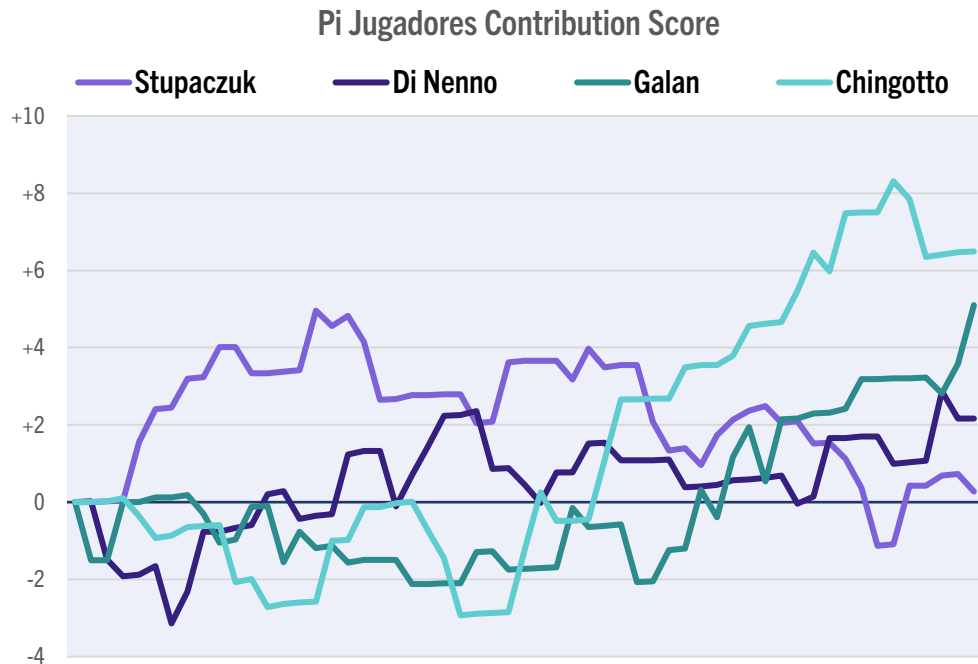

* Puntos con 20 golpes y mas

BANCO DE CHILE SANTIAGO P1 - 2024 - Semi-

SET 1

Average number of Shots per point 9.68

	Set1	Set2	Set3
Stupaczuk / Di Nenno	3	2	0
Galan / Chingotto	6	6	0

Stupaczuk Total score: +0.3

Total score on Important Points:	-1.3
Balls played:	132 / 49%
Winners	5
Unforced Errors	3
Smashes	0 / 3
%Points won with Serve	54%
%Points won with Return	40%

Di Nenno Total score: +2.2

Total score on Important Points:	+1.5
Balls played:	141 / 51%
Winners	5
Unforced Errors	4
Smashes	1 / 2
%Points won with Serve	55%
%Points won with Return	35%

Galan Total score: +5.1

Total score on Important Points:	-1.3
Balls played:	124 / 46%
Winners	6
Unforced Errors	4
Smashes	3 / 11
%Points won with Serve	57%
%Points won with Return	55%

Chingotto Total score: +6.5

Total score on Important Points:	+1.0
Balls played:	145 / 54%
Winners	7
Unforced Errors	3
Smashes	2 / 3
%Points won with Serve	73%
%Points won with Return	38%

Stupaczuk/Di Nenno

25

Puntos ganados

54%

% Puntos ganados con su servicio