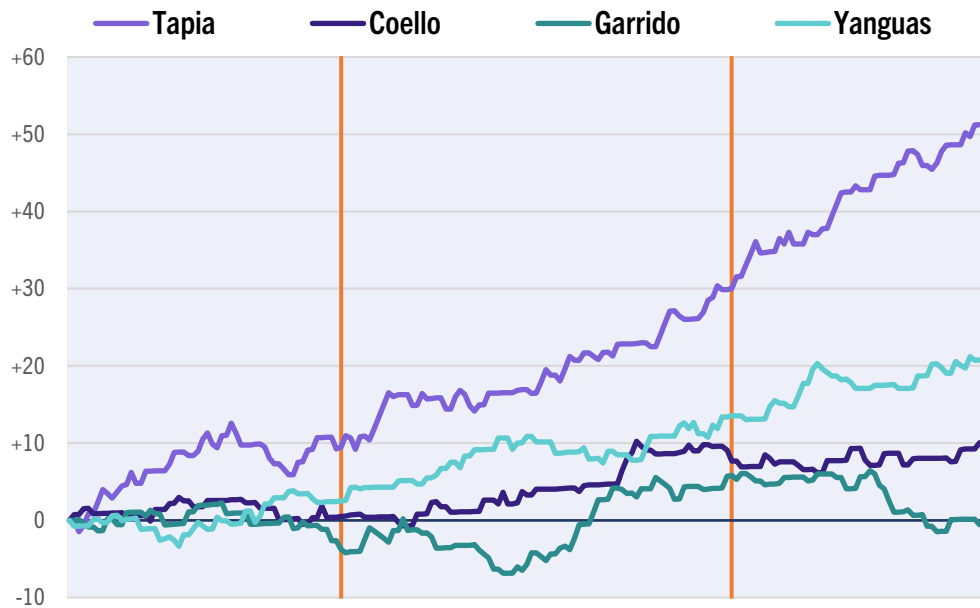

**Garrido** Total score: **-0.6**

Total score on Important Points: +3.8

Balls played: 344 / 45%

**Winners 22**

**Unforced Errors 15**

Smashes 17 / 32

%Points won with Serve 51%

%Points won with Return 34%

**Yanguas** Total score: **+20.8**

Total score on Important Points: +2.8

Balls played: 416 / 55%

**Winners 20**

**Unforced Errors 7**

Smashes 4 / 8

%Points won with Serve 58%

%Points won with Return 31%

Pi Jugadores Contribution Score

### Tapia/Coello

106

68%

45%

5 / 9

5 / 6

0

0