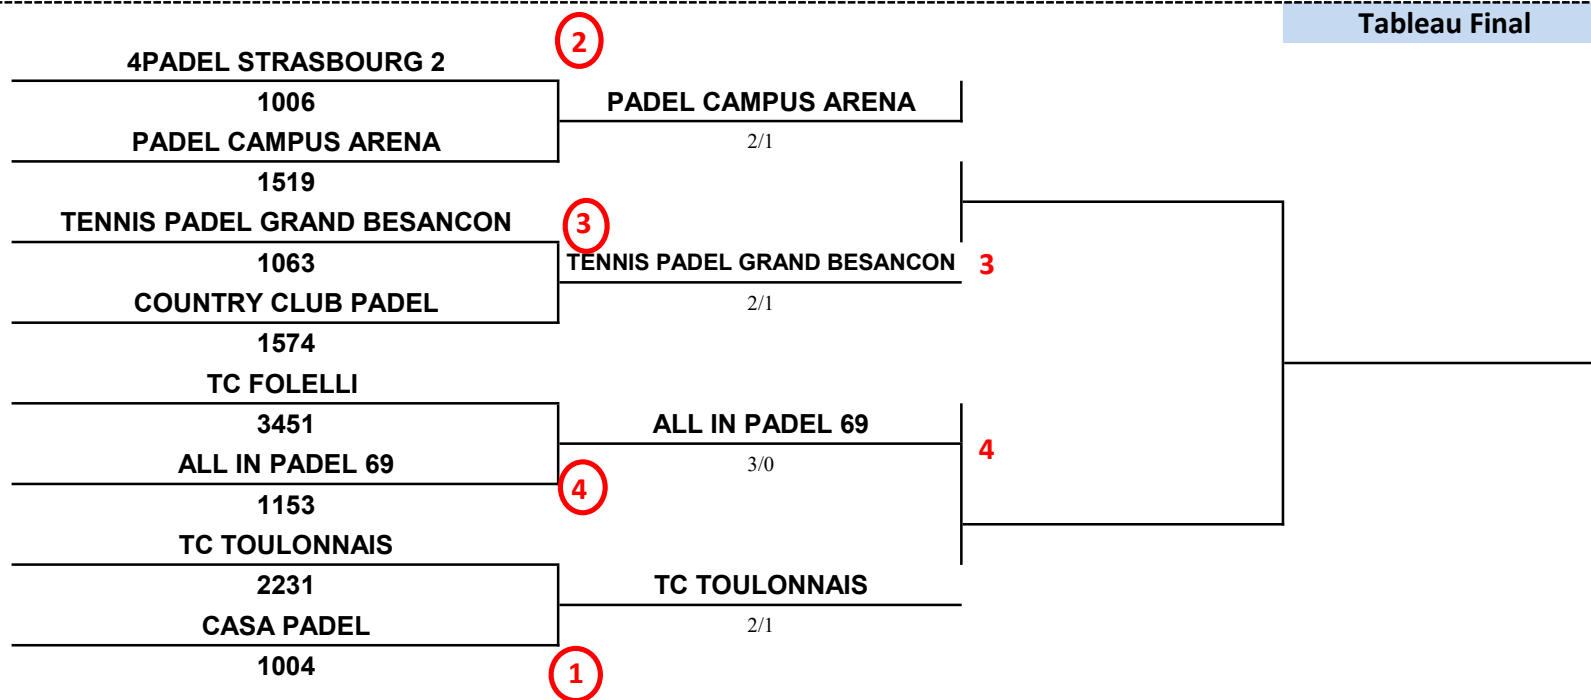

Tableau Final

Place 3-4

Place 5-6

4PADEL STRASBOURG 2 ²

COUNTRY CLUB PADEL

TC FOLELLI

CASA PADEL

Place 7-8