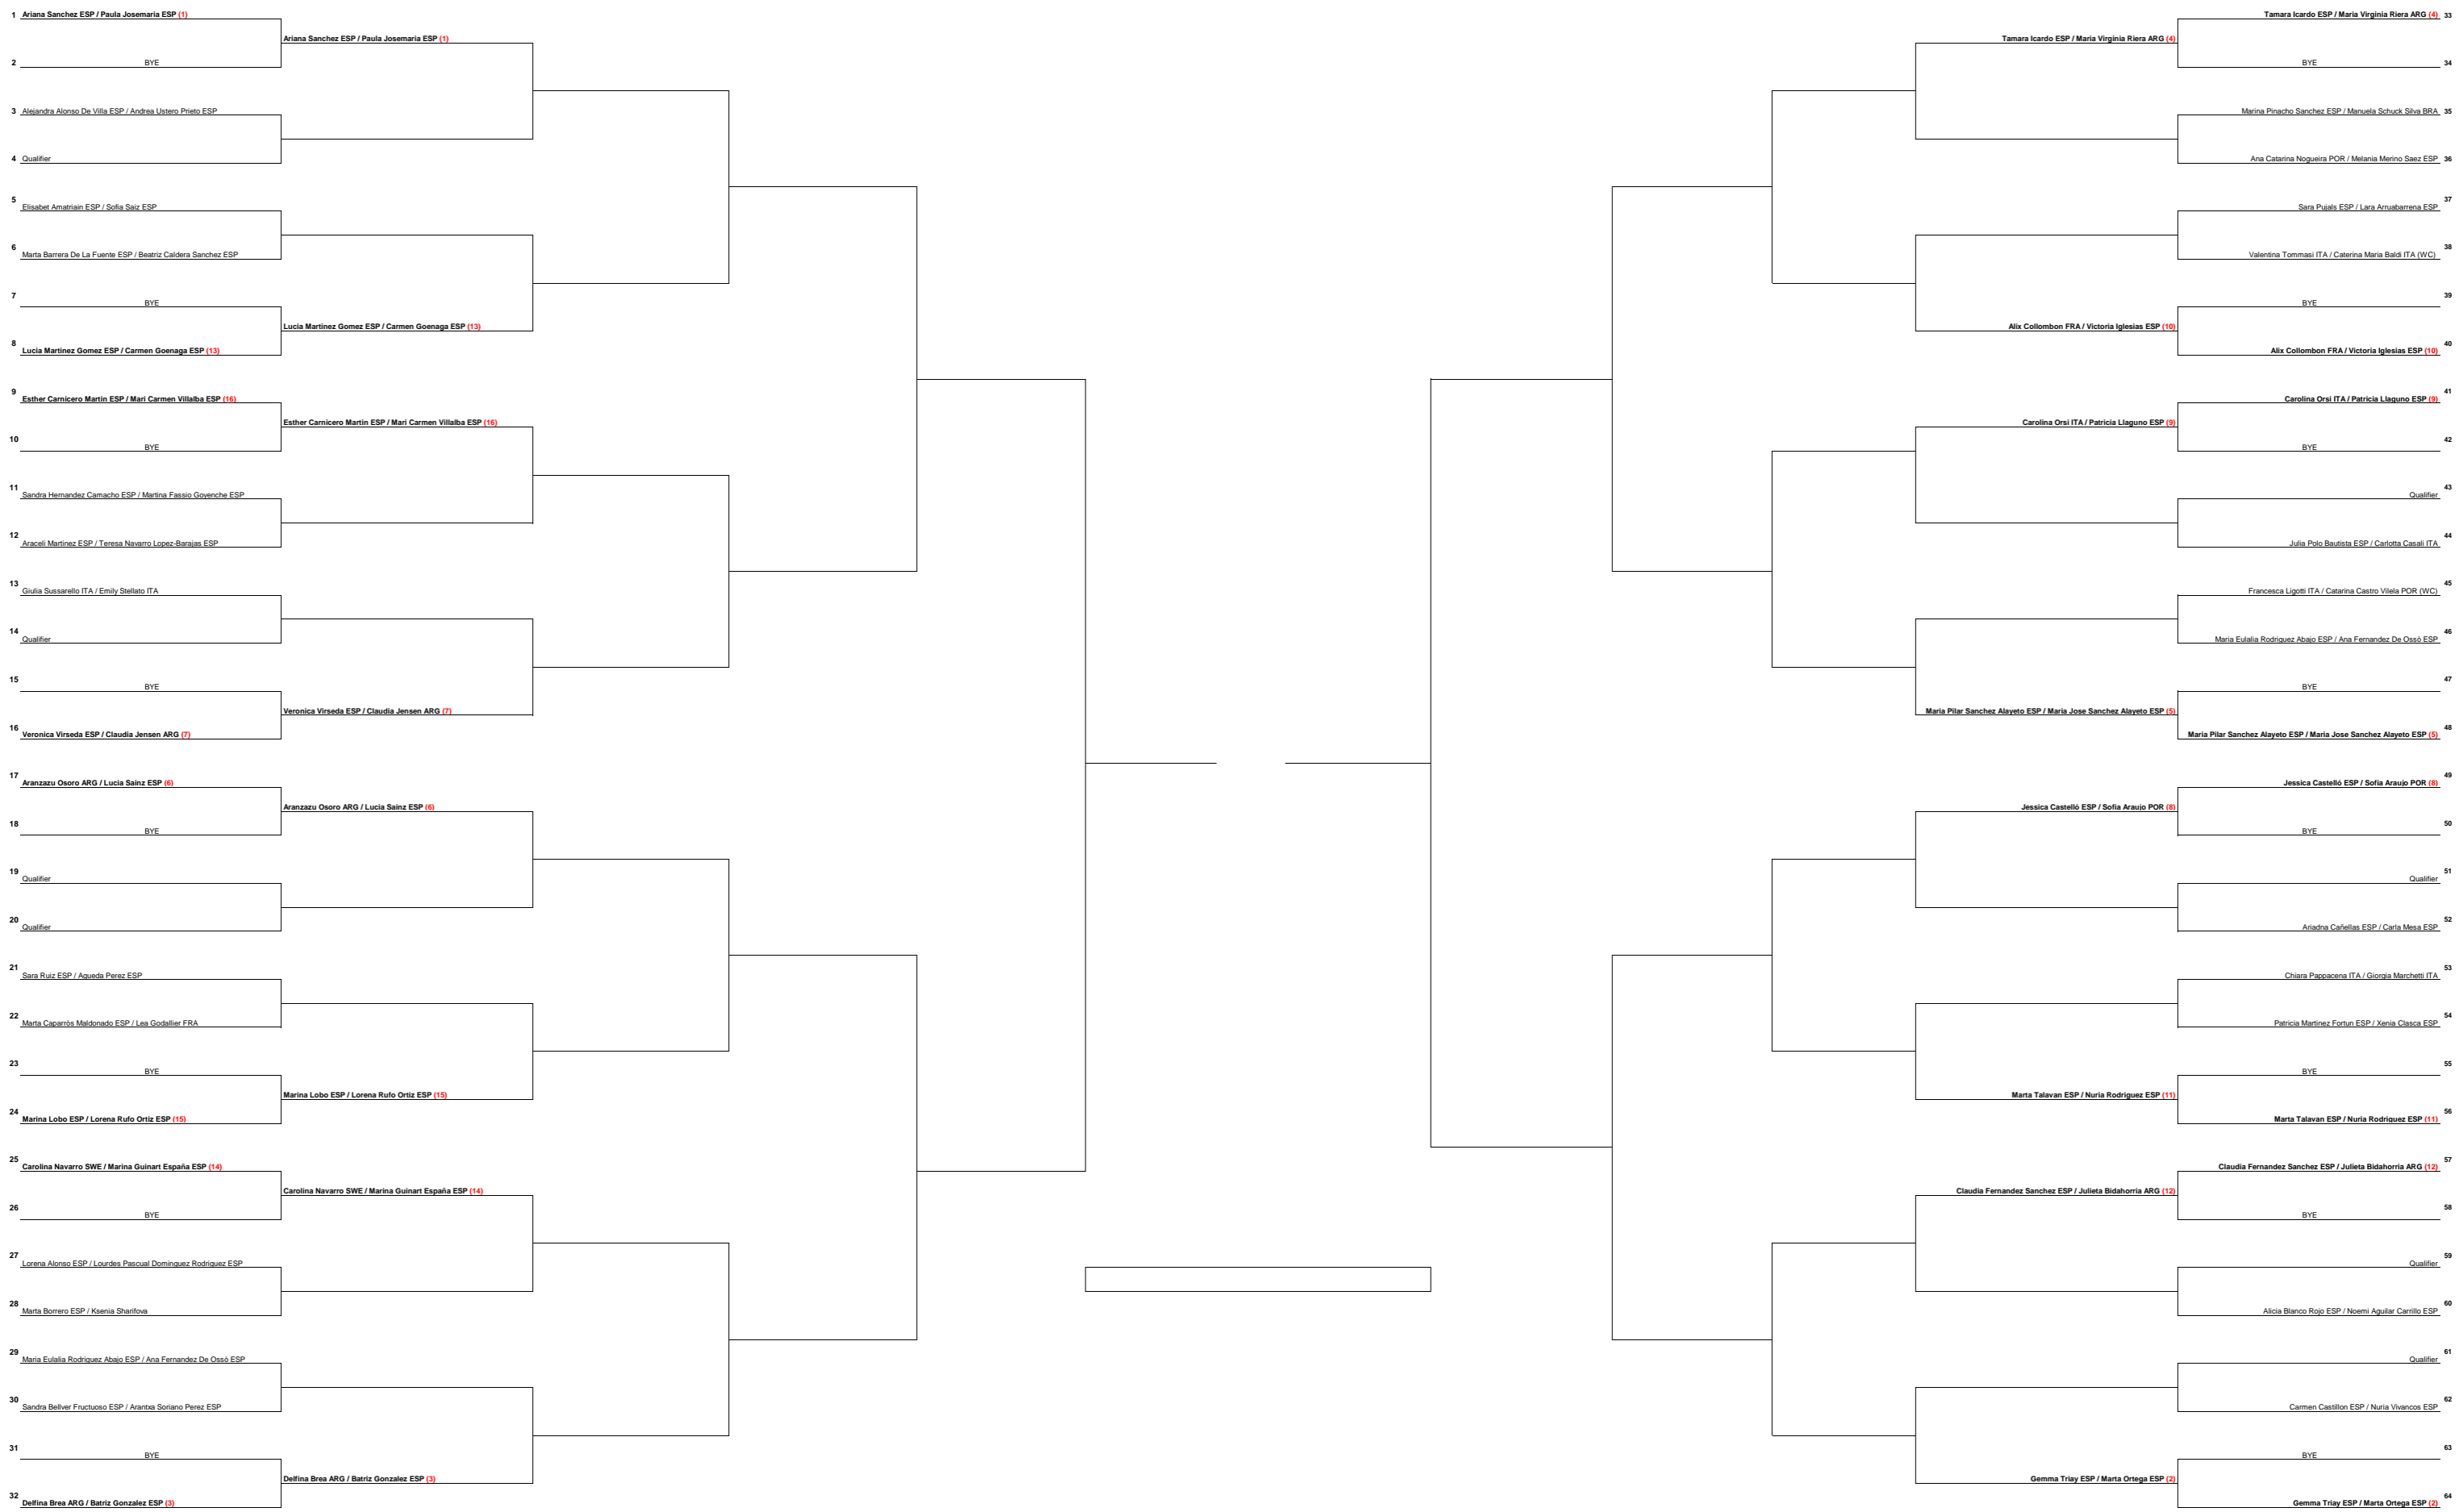

BNL ITALY MAJOR PREMIER PADEL
ROMA, ITA
Jul 08 - Jul 16, 2023 | € 350,000
Women's Main Draw

Tour Director
Adri Arel
Tournament Director
Mauricio Rosciano
RELEASED
Saturday, 8 July 2023
7.30 PM

Supervisor PP / FIP
Jose Luis Martinez
Supervisor
Nicola Antonelli
Referee
Fabio Giarretta

Lucky Loser

Withdrawals