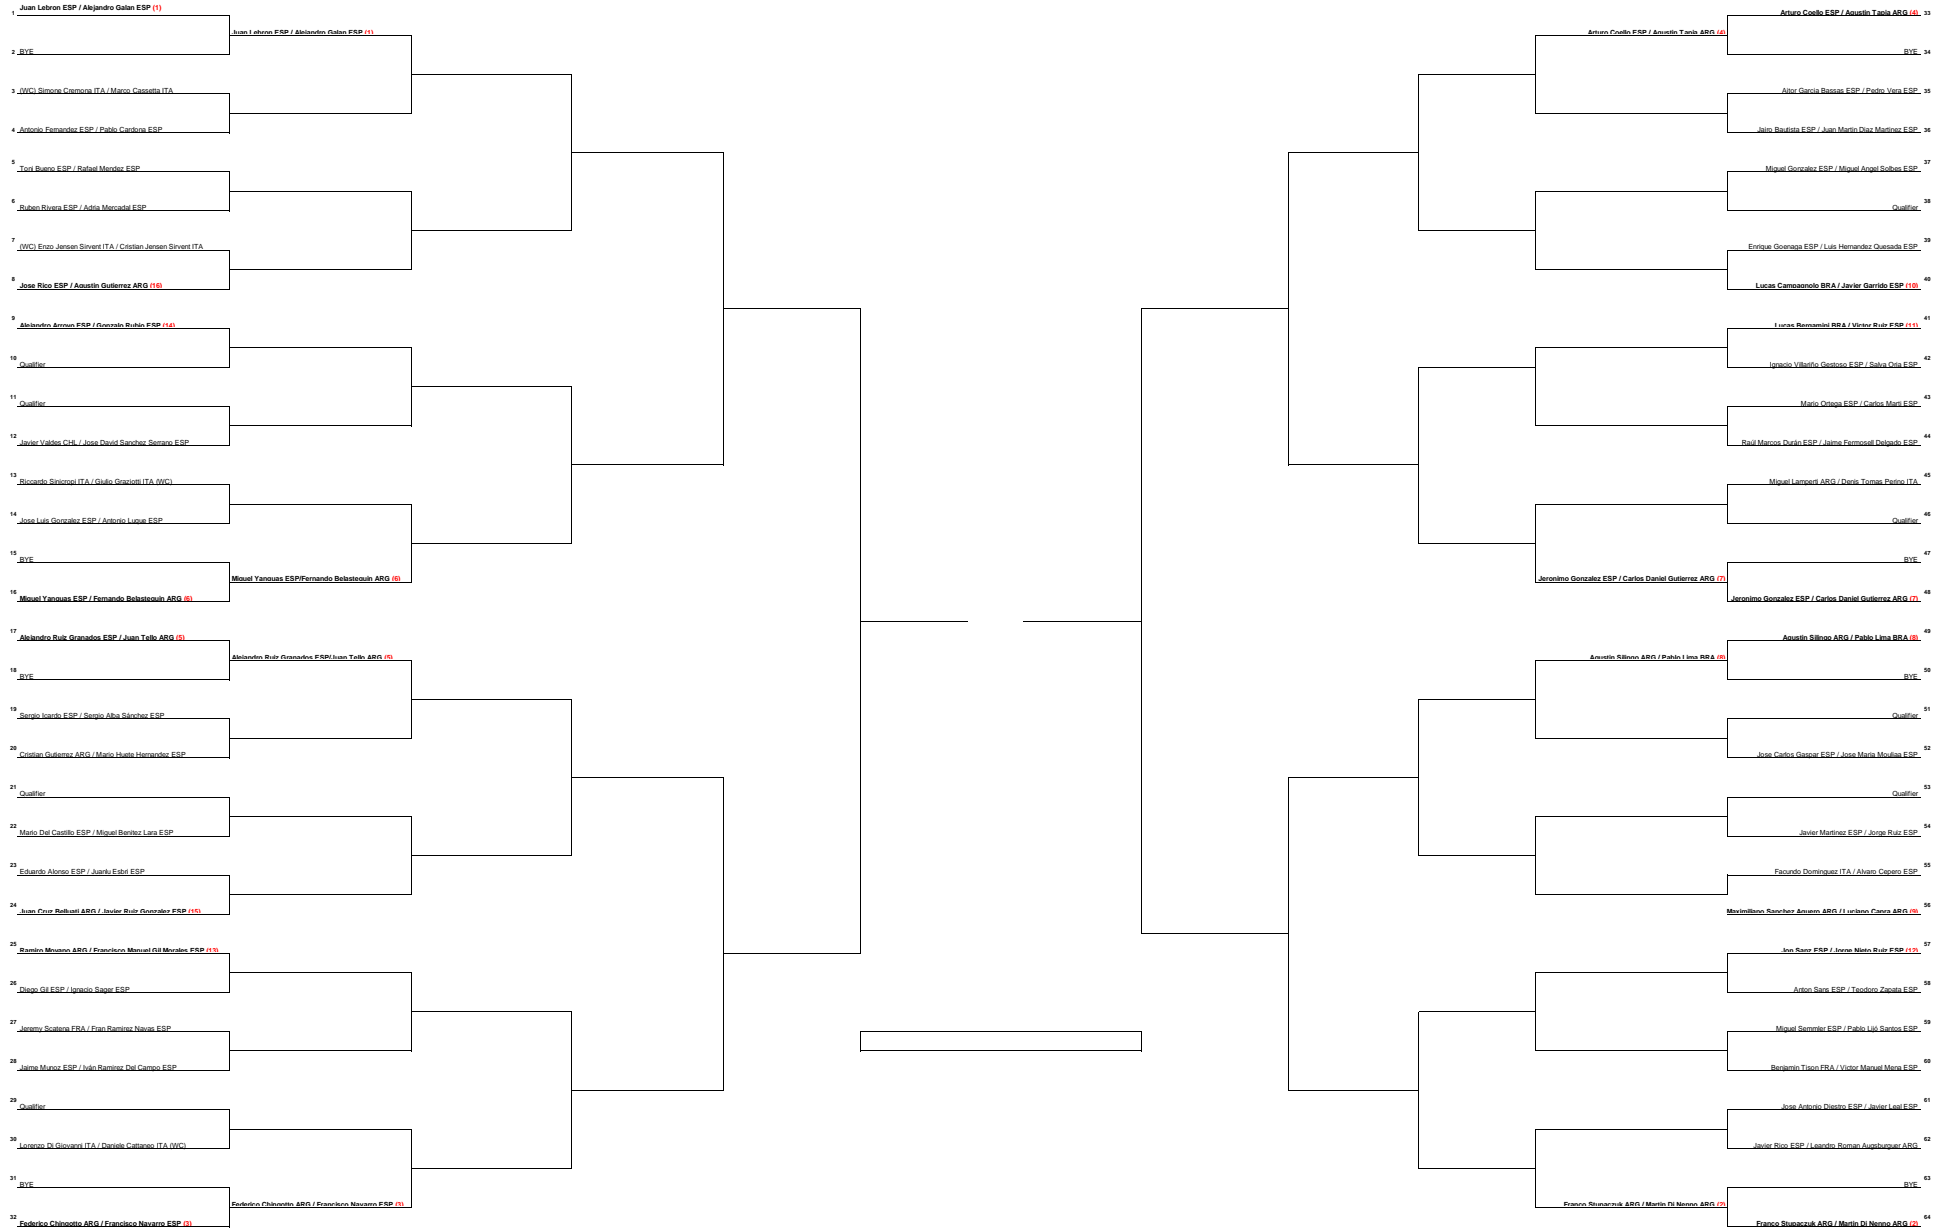

Lucky Loser

Withdrawals